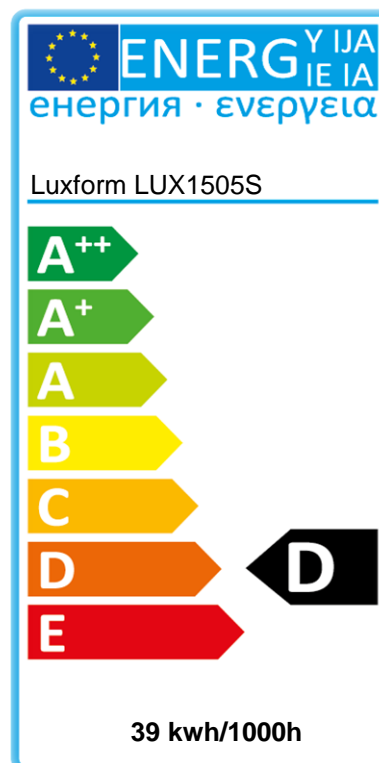

Luxform Datasheet

Article number	LUX1505S
Barcode	0 715467 01505 3
Type/Description	240V SS outdoor double spotlight, model Eden PIR sensor

Suitable for accent lighting ?	Yes
Dimmable?	Yes

Rated power	35,0
Rated useful luminous flux	400
Rated lamp life time	2000
Rated beam angle	38
Rated peak intensity in candela	360

Nominal beam angle	38
Nominal useful luminous flux	400
Nominal life time	2000

Starting time	0,1
Warm-up time up to 60% output	0,1
Lumen factor at end of the nom. life	0,70
Lamp power factor	1,00
Switching cycles before premature failure	8000

Energy class	D	Color temperature	2800
Energy efficiency class	0,922	Color rendering	99
Pcor	38,5	Lamp mercury content	0,00
Pref	37,2		
Weighted energy usage	39 kWh/1000h		

Luxform Lighting Transportstraat 1 8263 BW Kampen The Netherlands